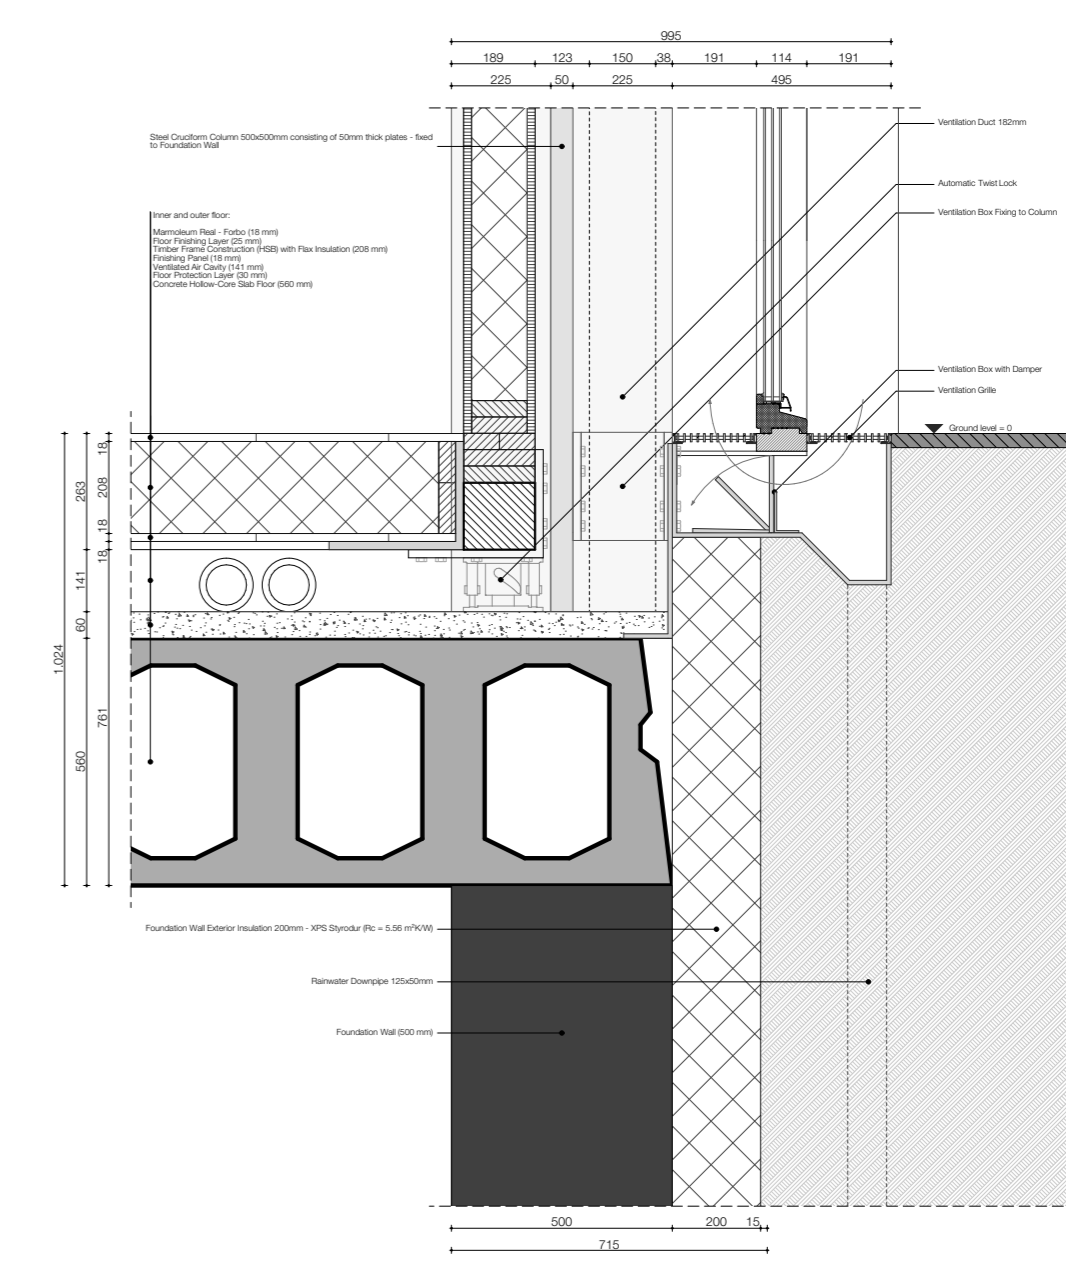

The Spatial Mediator

Public Building
Graduation Studio

Jim van Dongen
6103421
AR4AP120

Module system

Details

Fragment