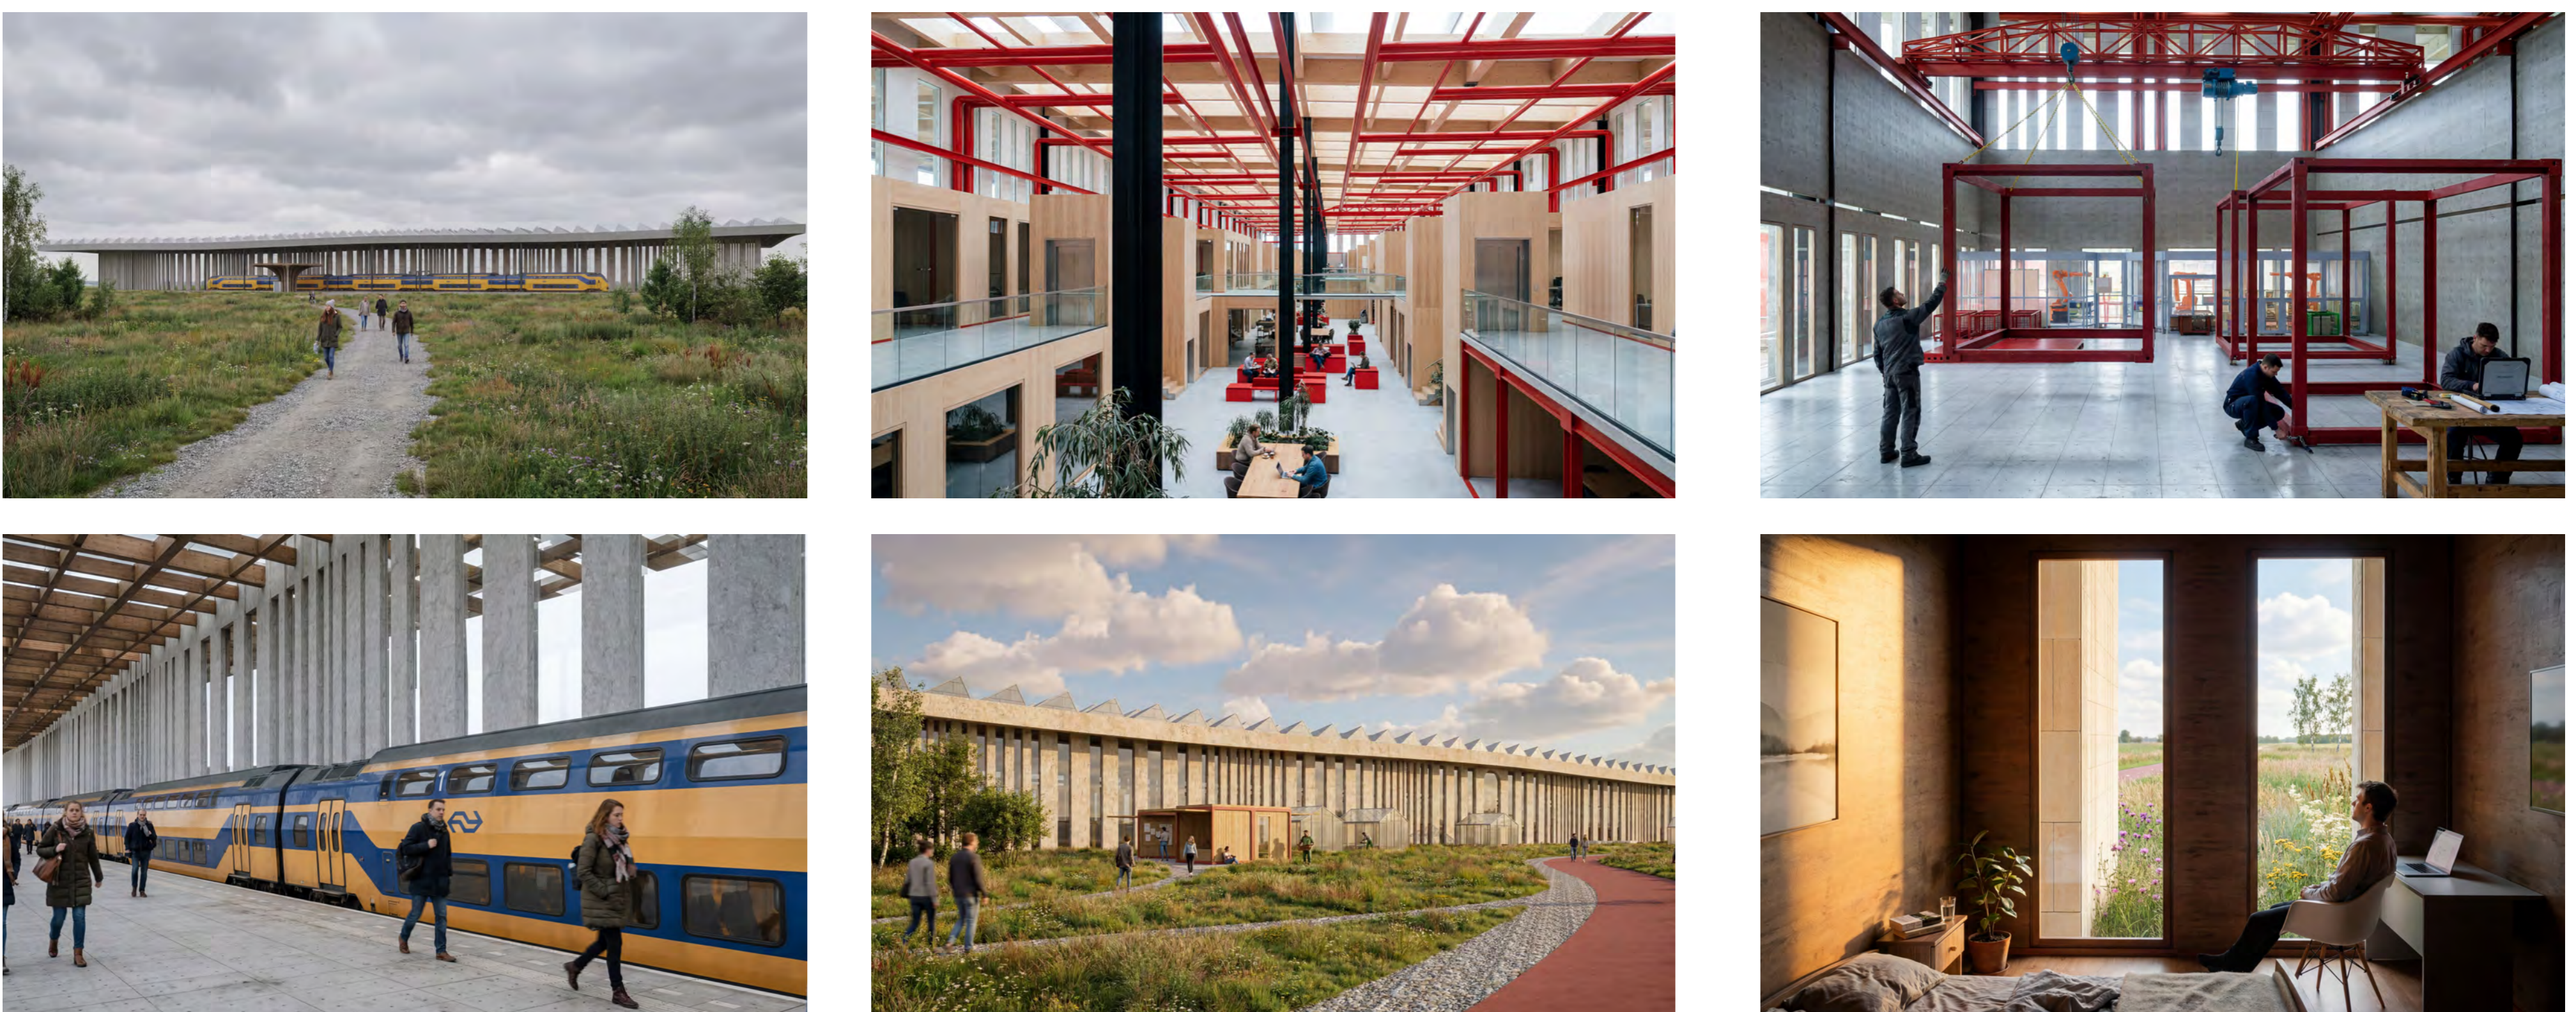

The Spatial Mediator

Public Building
Graduation Studio

Jim van Dongen
6103421
AR4AP120

Development of Ter Apel

Design Ambitions

Legend

- Bus stop
- Parking
- Gasstation
- Travel time from station Ter Apel
- Hiking and cycling routes
- Nitrogen Pollution

Jim van Dongen
6103421
AR4AP120

Massing

User-Data-Driven Concept

Construction

Impressions

The Spatial Mediator

Public Building
Graduation Studio

Jim van Dongen
6103421
AR4AP120