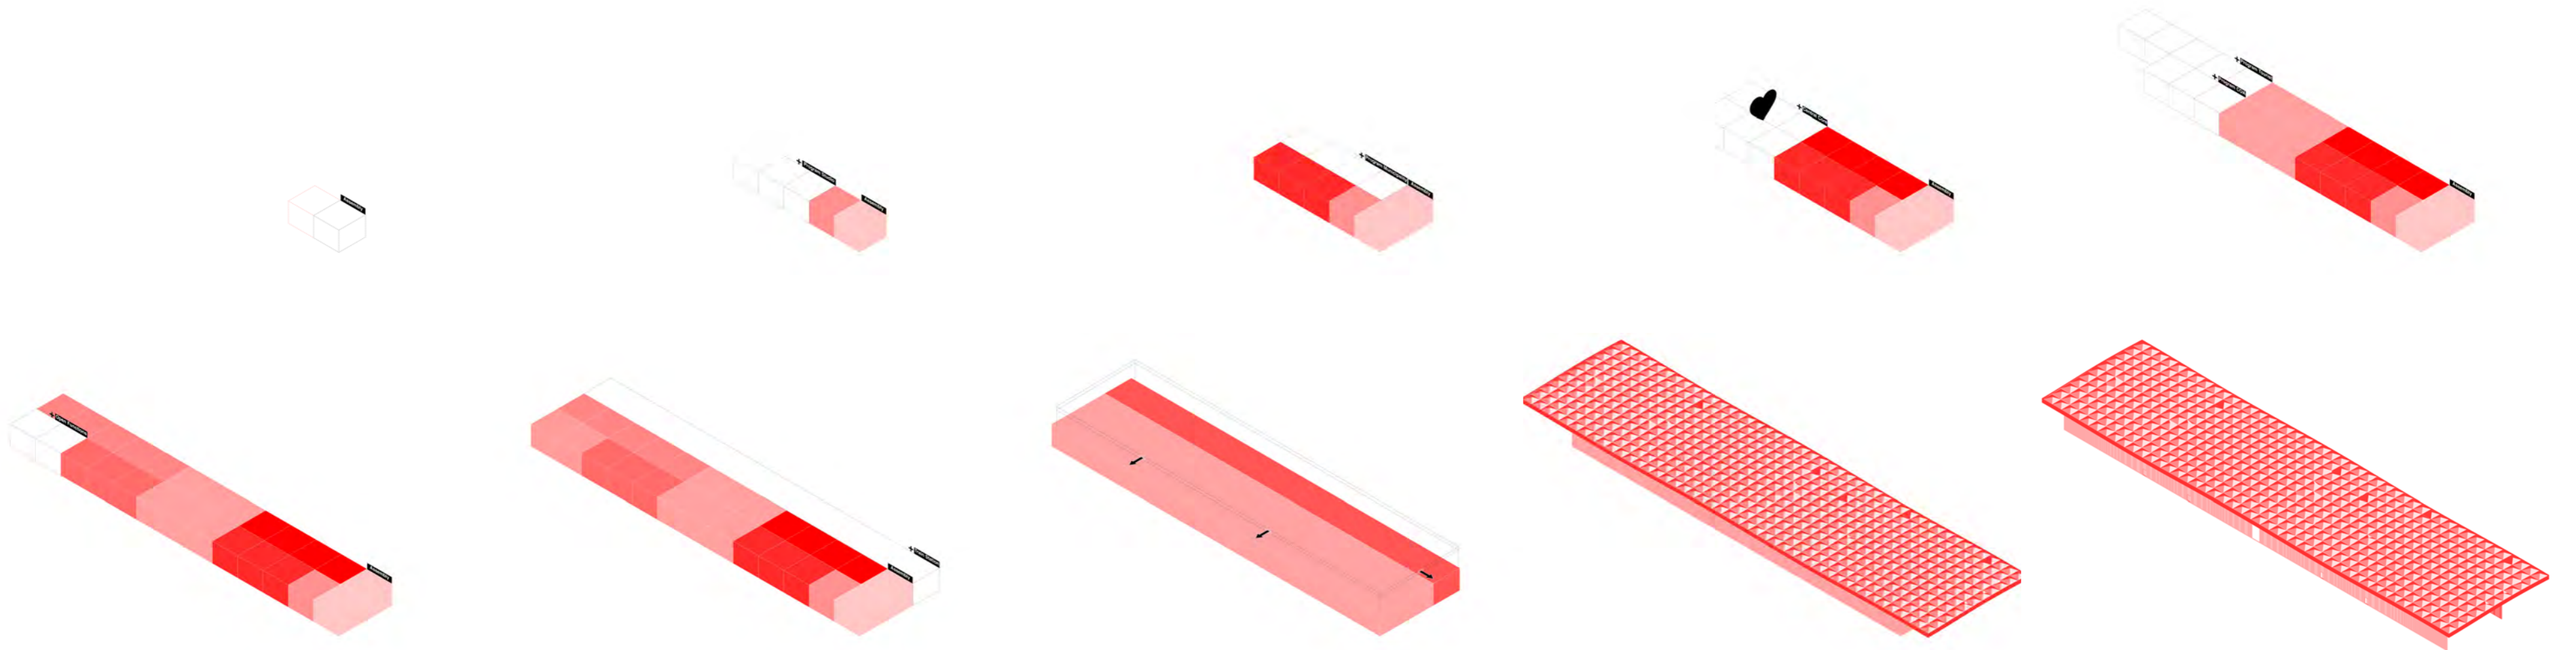

The Spatial Mediator

Public Building
Graduation Studio

Jim van Dongen
6103421
AR4AP120

Massing