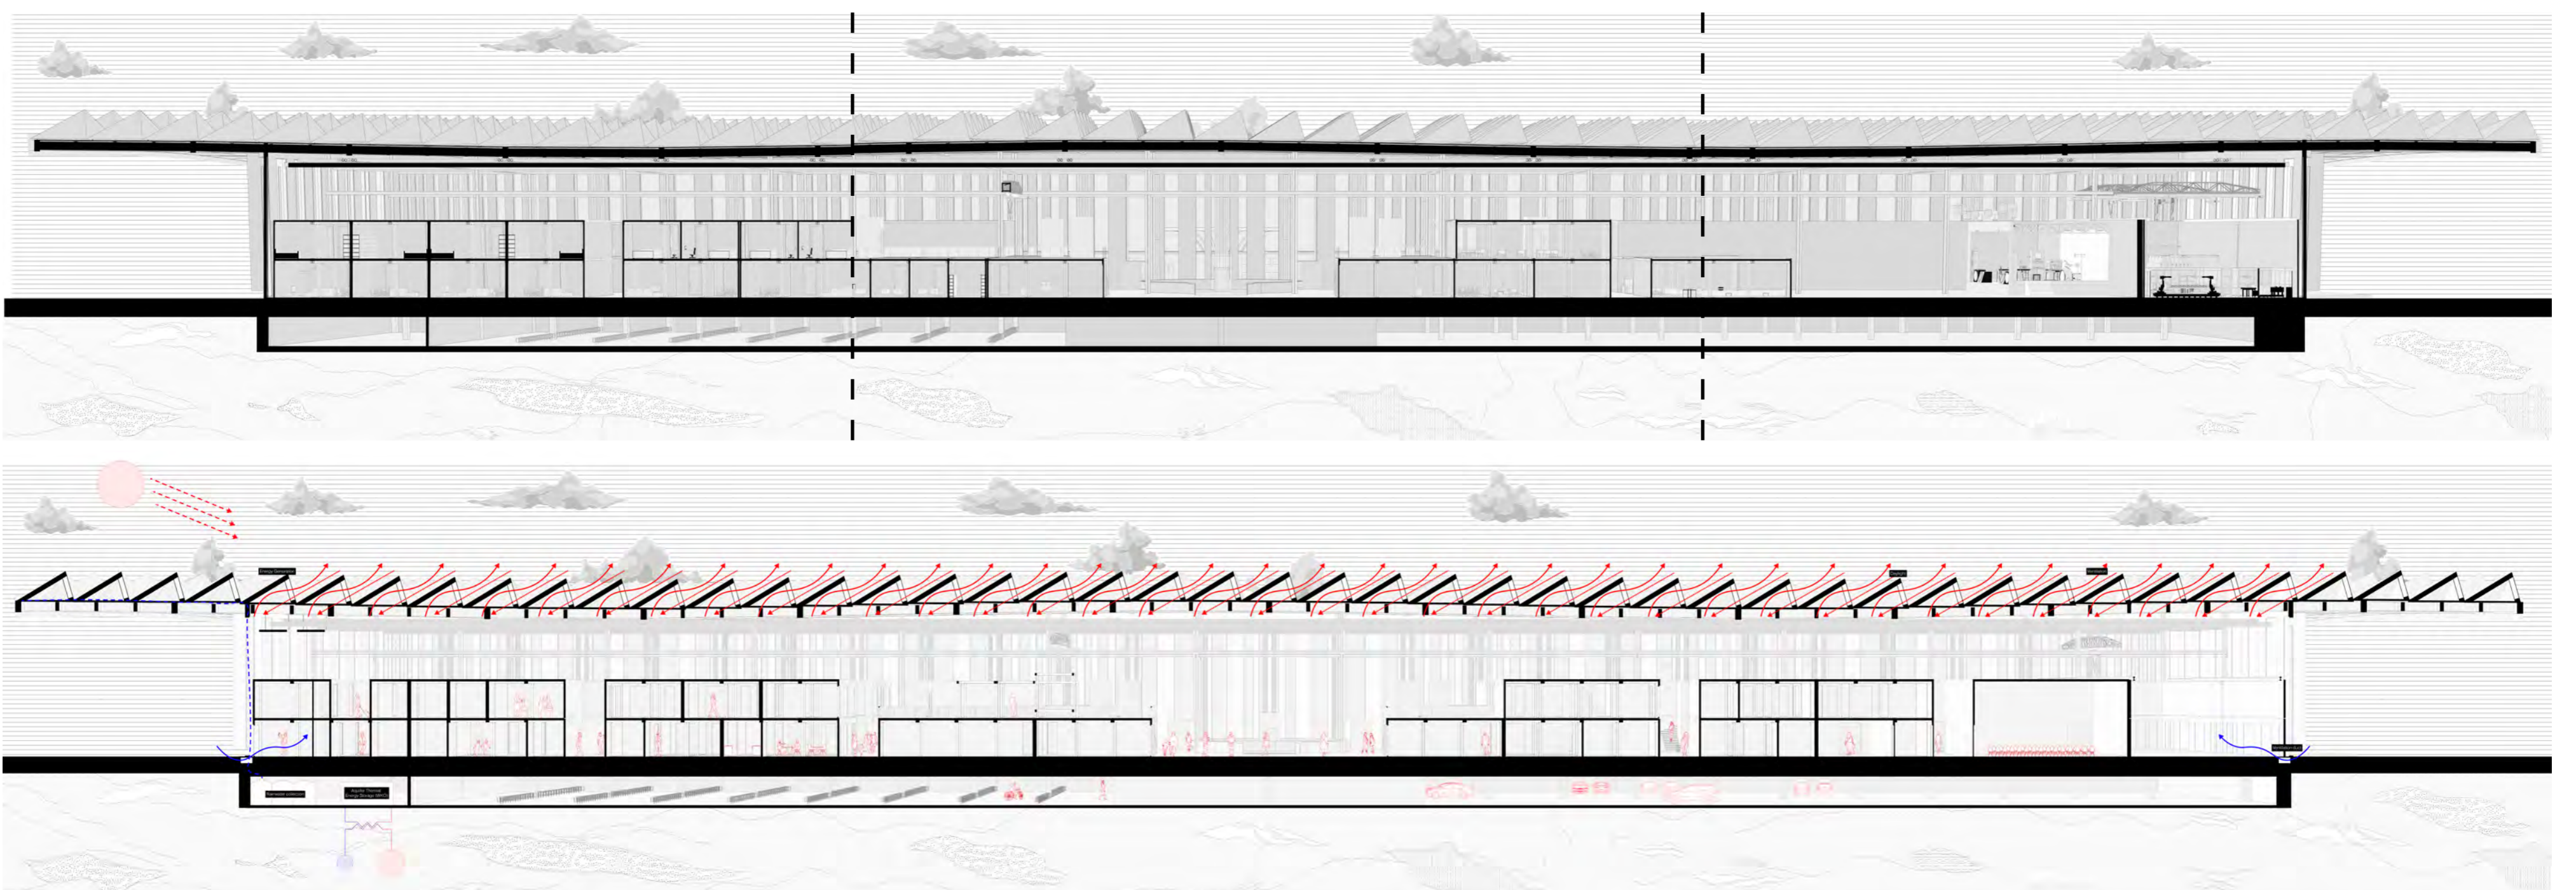

The Spatial Mediator

Public Building
Graduation Studio

Jim van Dongen
6103421
AR4AP120

Landscape

Diagrams & Drawings

Climate Section & Phasing Section

The Spatial Mediator

Public Building
Graduation Studio

Jim van Dongen
6103421
AR4AP120

Massing

User-Data-Driven Concept

Construction

Impressions

The Spatial Mediator

Public Building
Graduation Studio

Jim van Dongen
6103421
AR4AP120

Module system

Details

Fragment