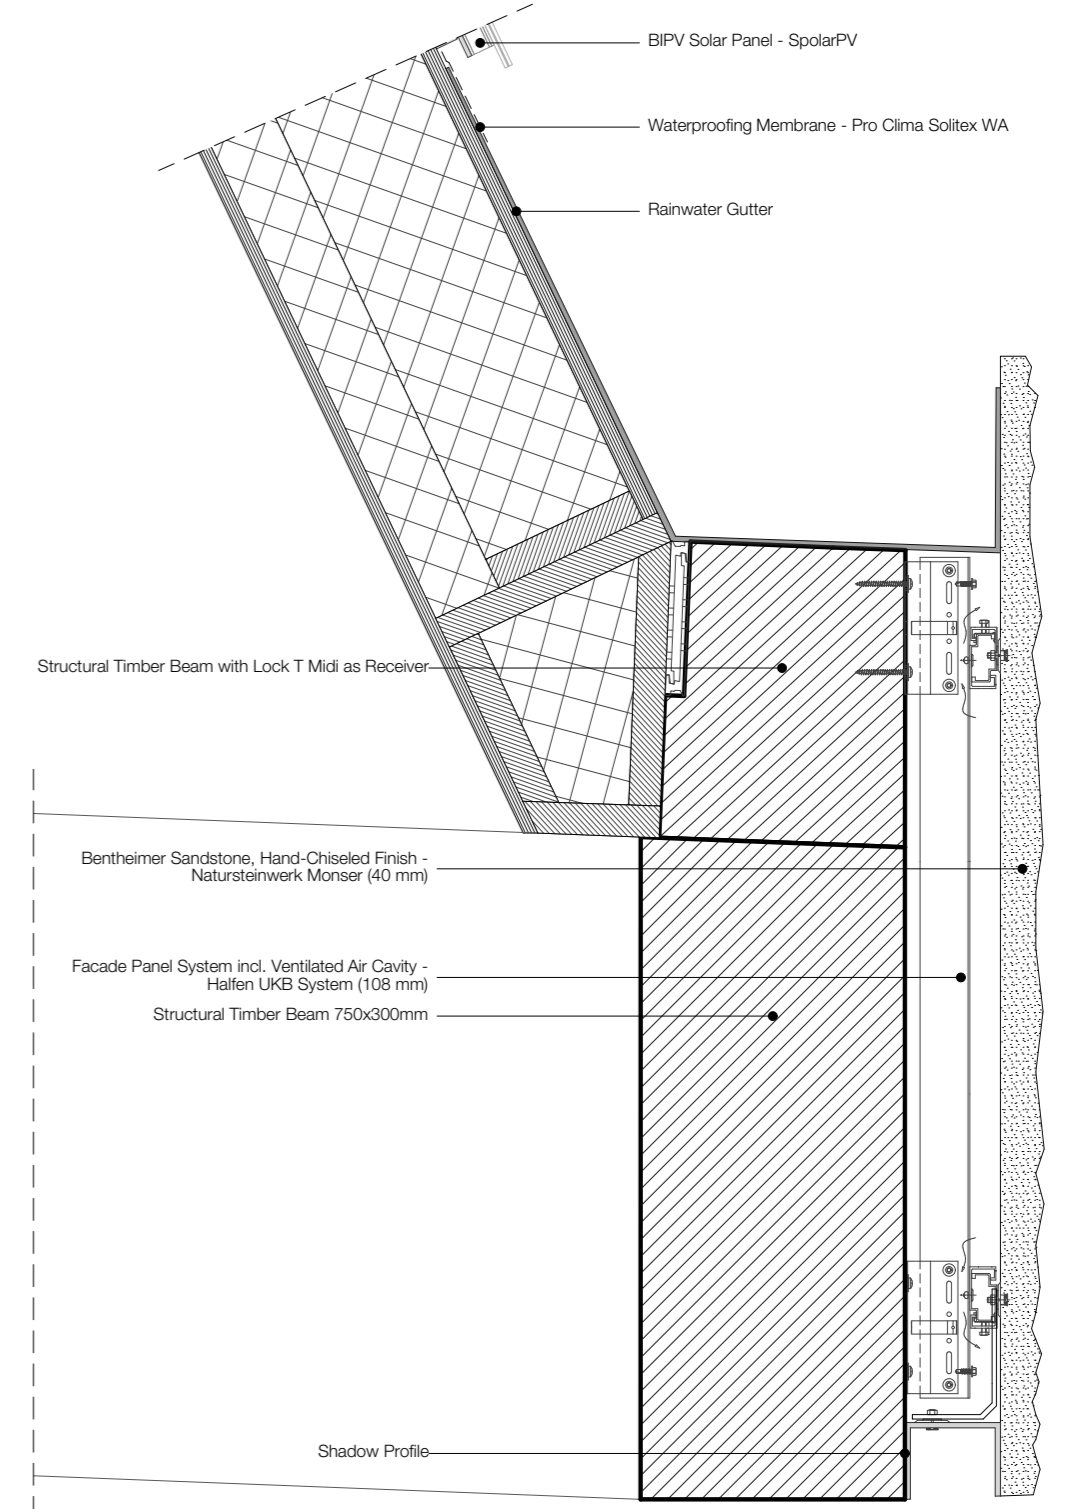

The Spatial Mediator

Public Building
Graduation Studio

Jim van Dongen
6103421
AR4AP120

Module system

Details

Fragment