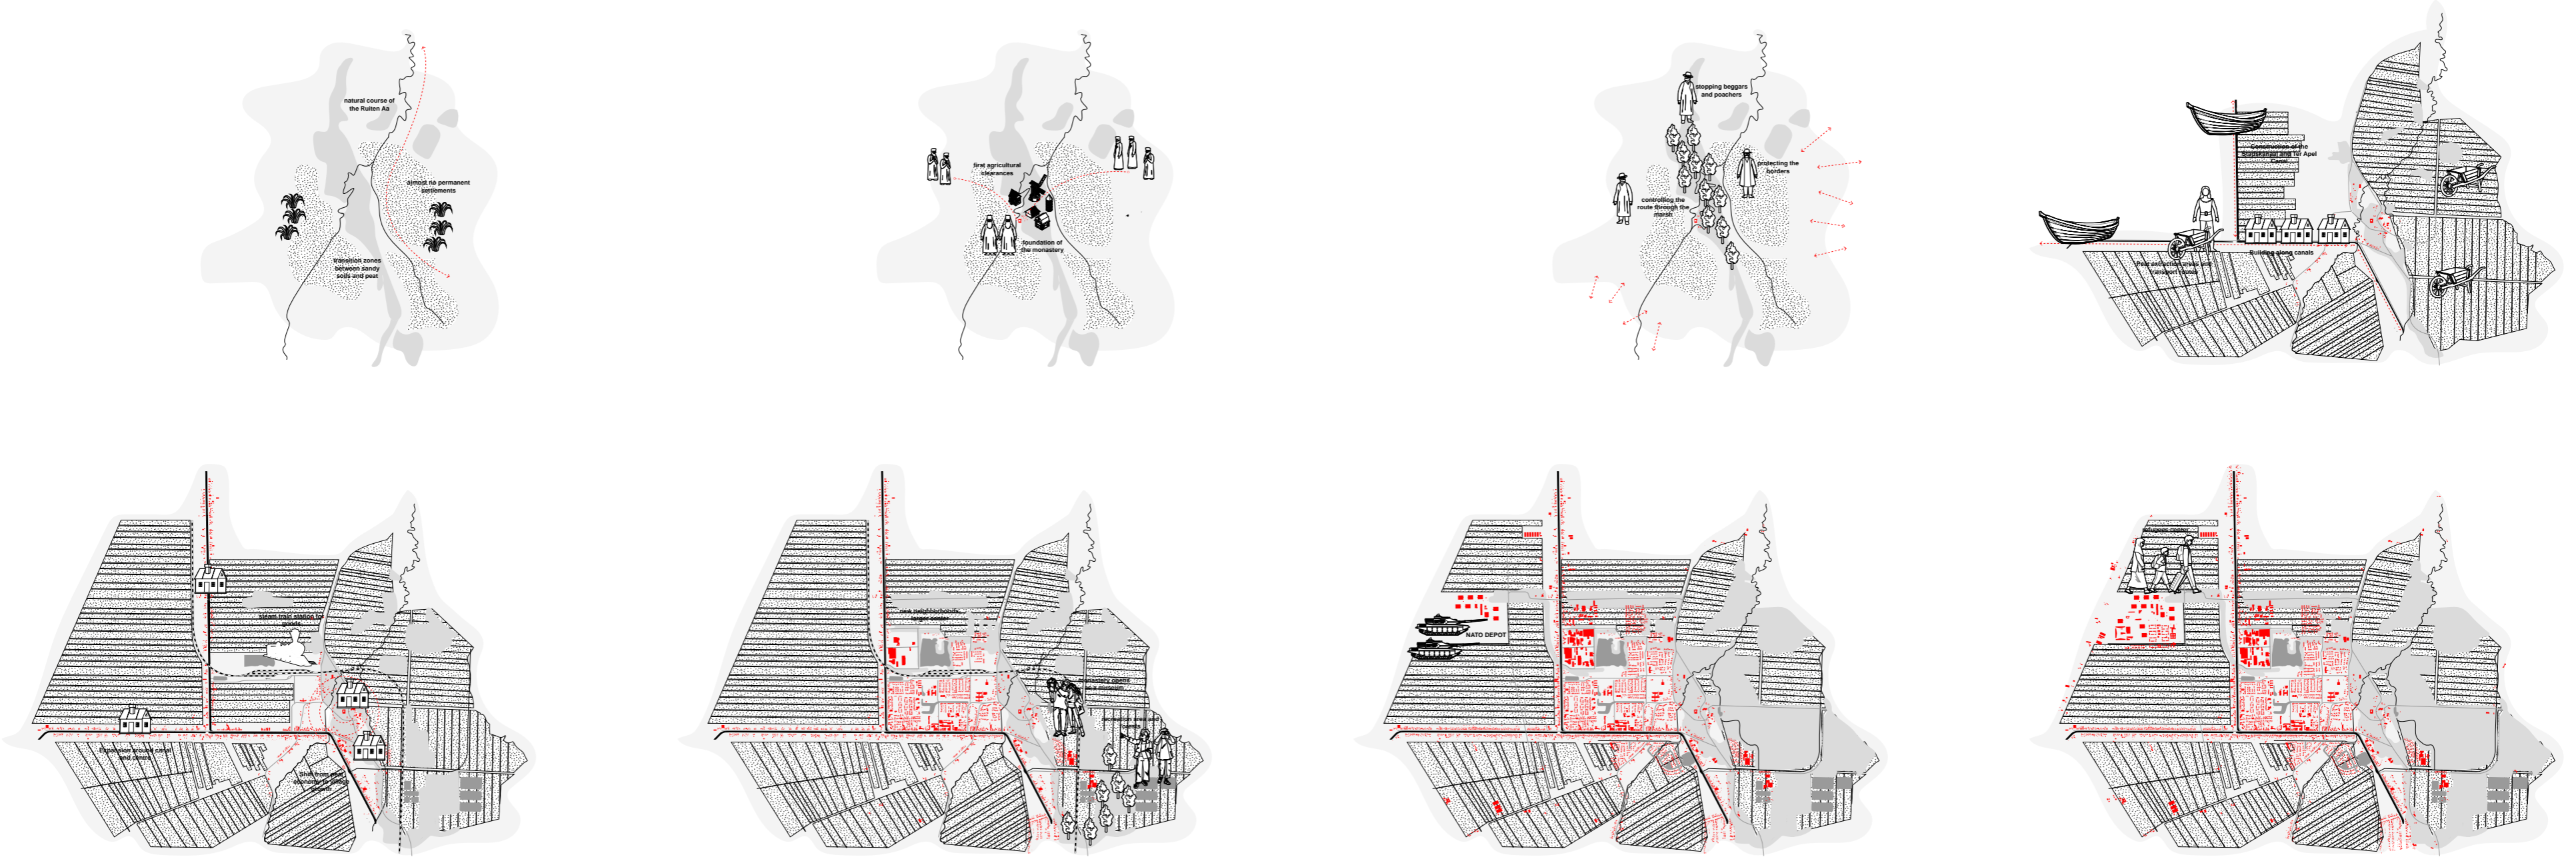

The Spatial Mediator

Public Building
Graduation Studio

Jim van Dongen
6103421
AR4AP120

Development of Ter Apel

Design Ambitions

Legend

- Bus stop
- Parking
- Gasstation
- Travel time from station Ter Apel
- Hiking and cycling routes
- Nitrogen Pollution

Accommodation

1	B&B aan het bos	2 guests
2	Hotel Boschhuis	16 guests
3	De Tuinkamer	2 guest
4	B&B De Hoofdkade	2 guest
5	B&B Blauwsreizen	2 guest
6	B&B De Herberging	2 guest
7	Camping Moekegat	300 guest
8	Camping Kloosterhoeve	40 guest
9	B&B Mool Westervolde	2 guest
10	B&B Happiness	2 guest