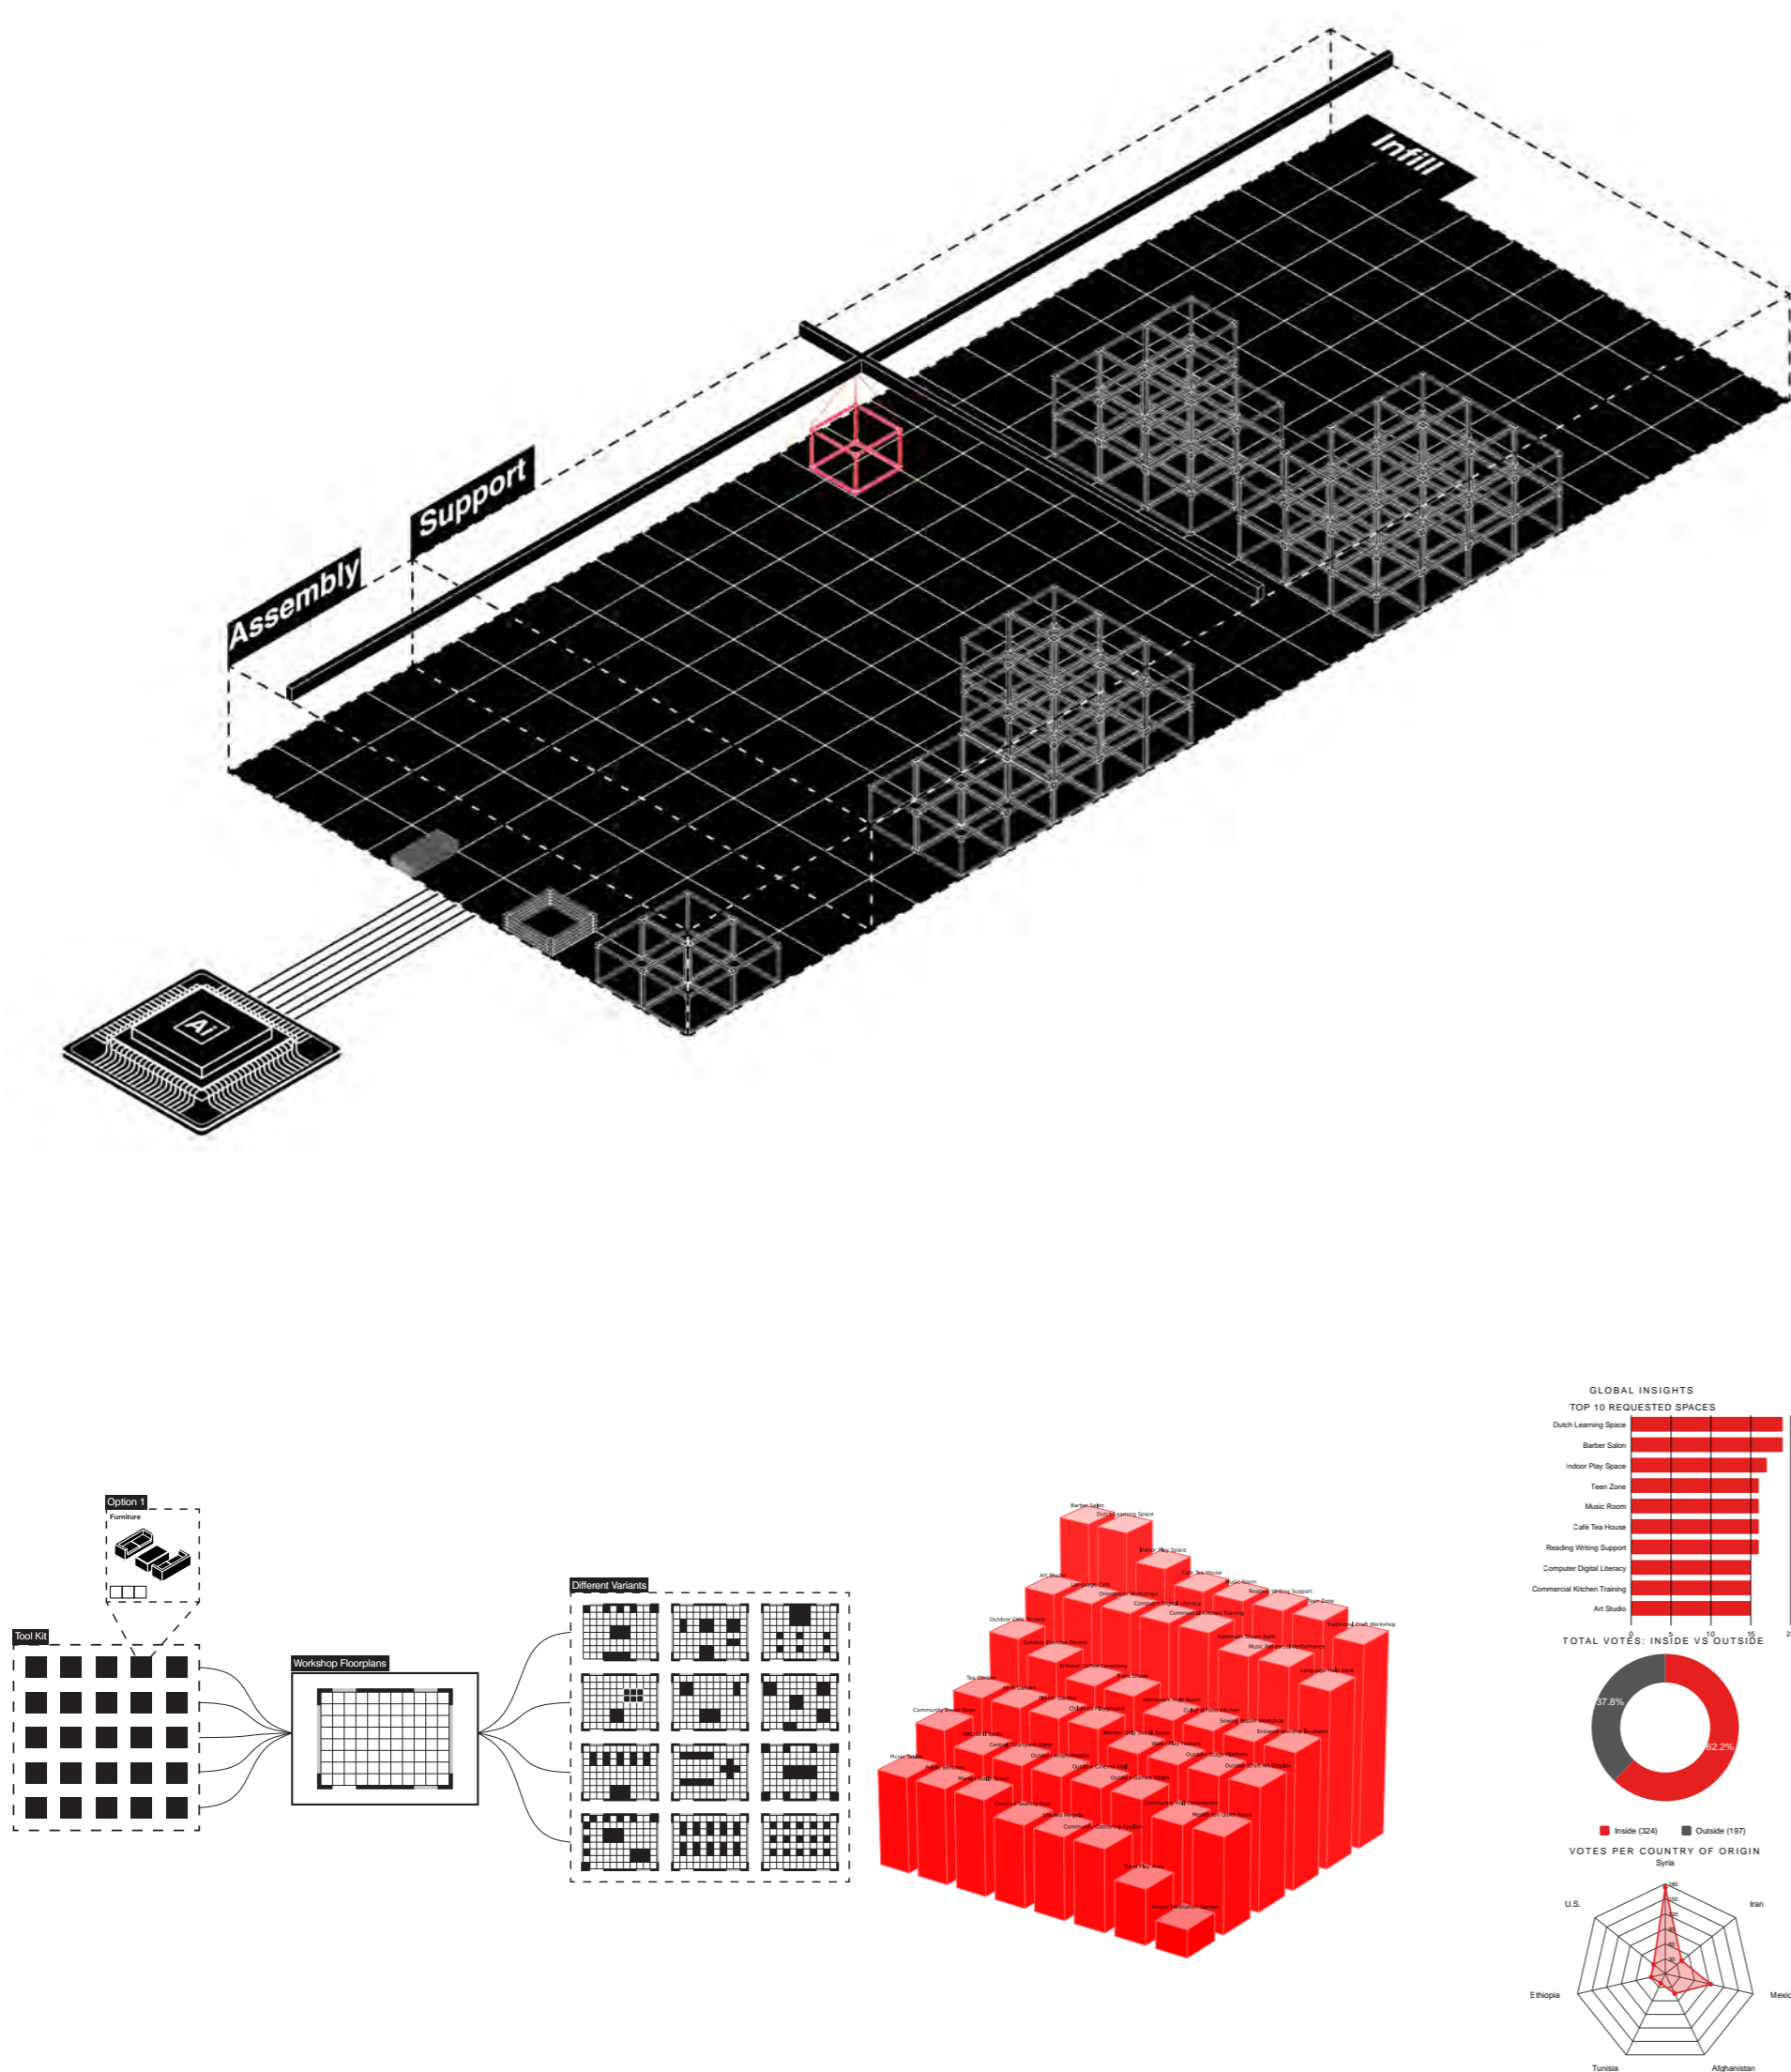

The Spatial Mediator

Public Building
Graduation Studio

Jim van Dongen
6103421
AR4AP120

Landscape

Diagrams & Drawings

Climate Section & Phasing Section

The Spatial Mediator

Public Building
Graduation Studio

Jim van Dongen
6103421
AR4AP120

Massing

User-Data-Driven Concept

Construction

Impressions

The Spatial Mediator

Public Building
Graduation Studio

Jim van Dongen
6103421
AR4AP120