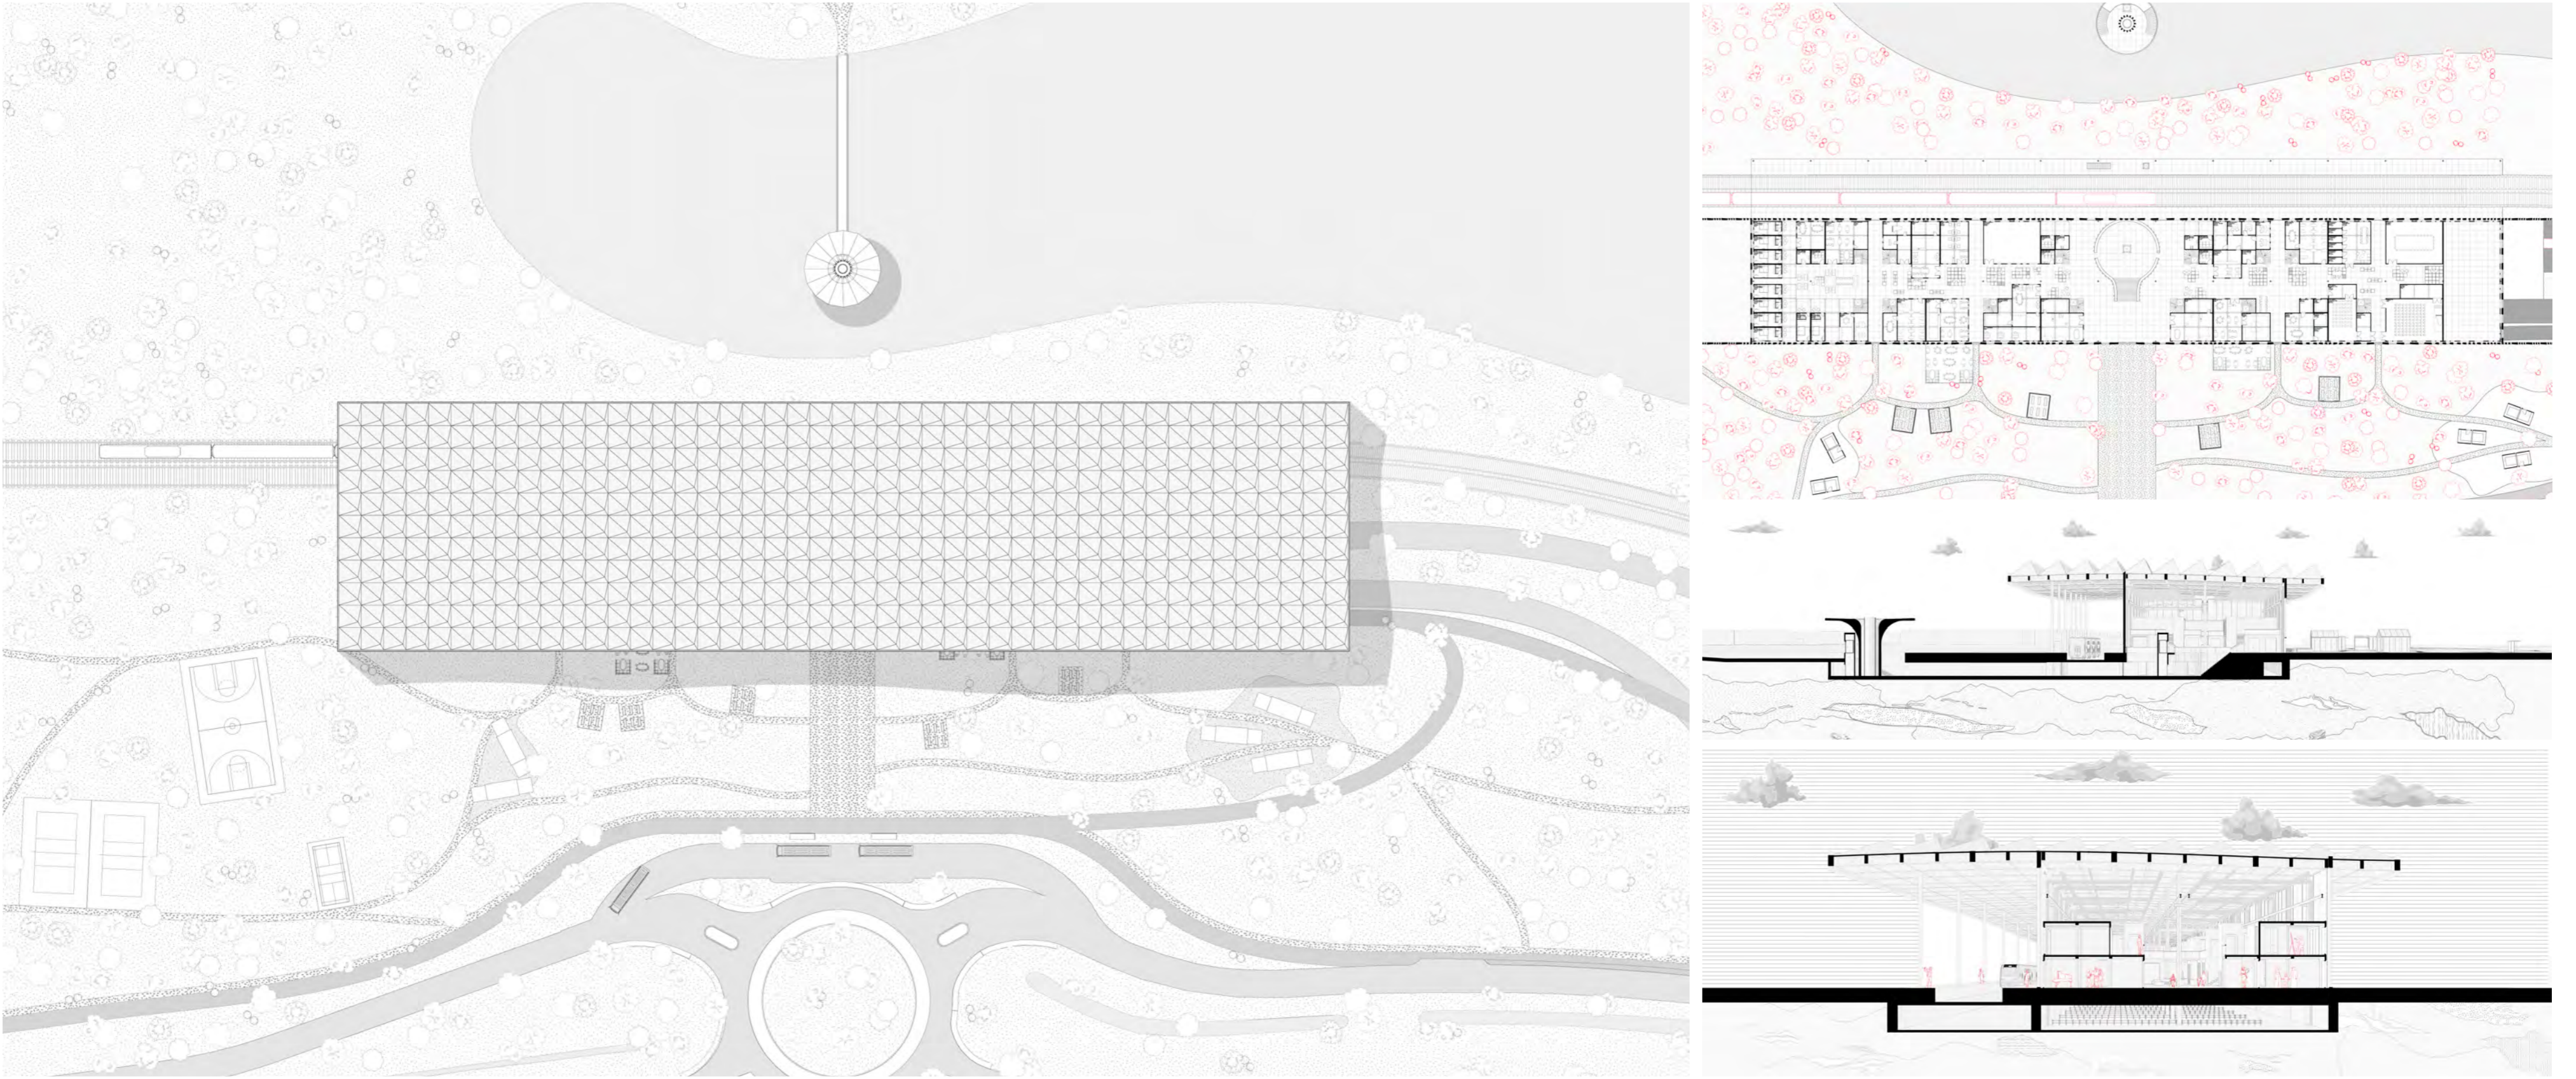

The Spatial Mediator

Public Building
Graduation Studio

Jim van Dongen
6103421
AR4AP120

Landscape

Diagrams & Drawings

Climate Section & Phasing Section

The Spatial Mediator

Public Building
Graduation Studio