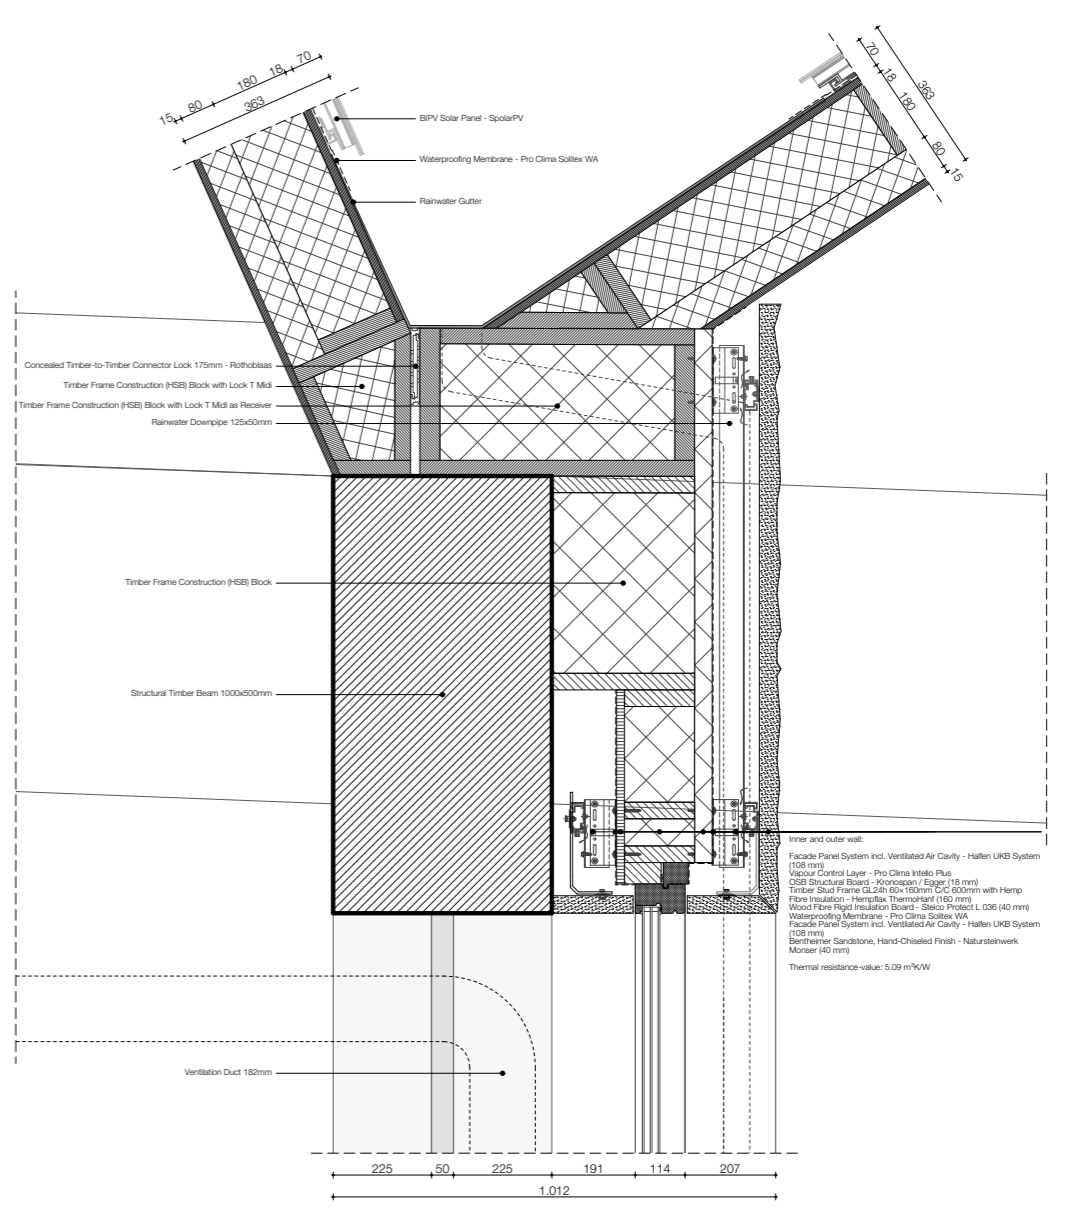

Jim van Dongen
6103421
AR4AP120

Massing

User-Data-Driven Concept

Construction

Impressions

The Spatial Mediator

Public Building
Graduation Studio

Jim van Dongen
6103421
AR4AP120

Module system

Details

Fragment