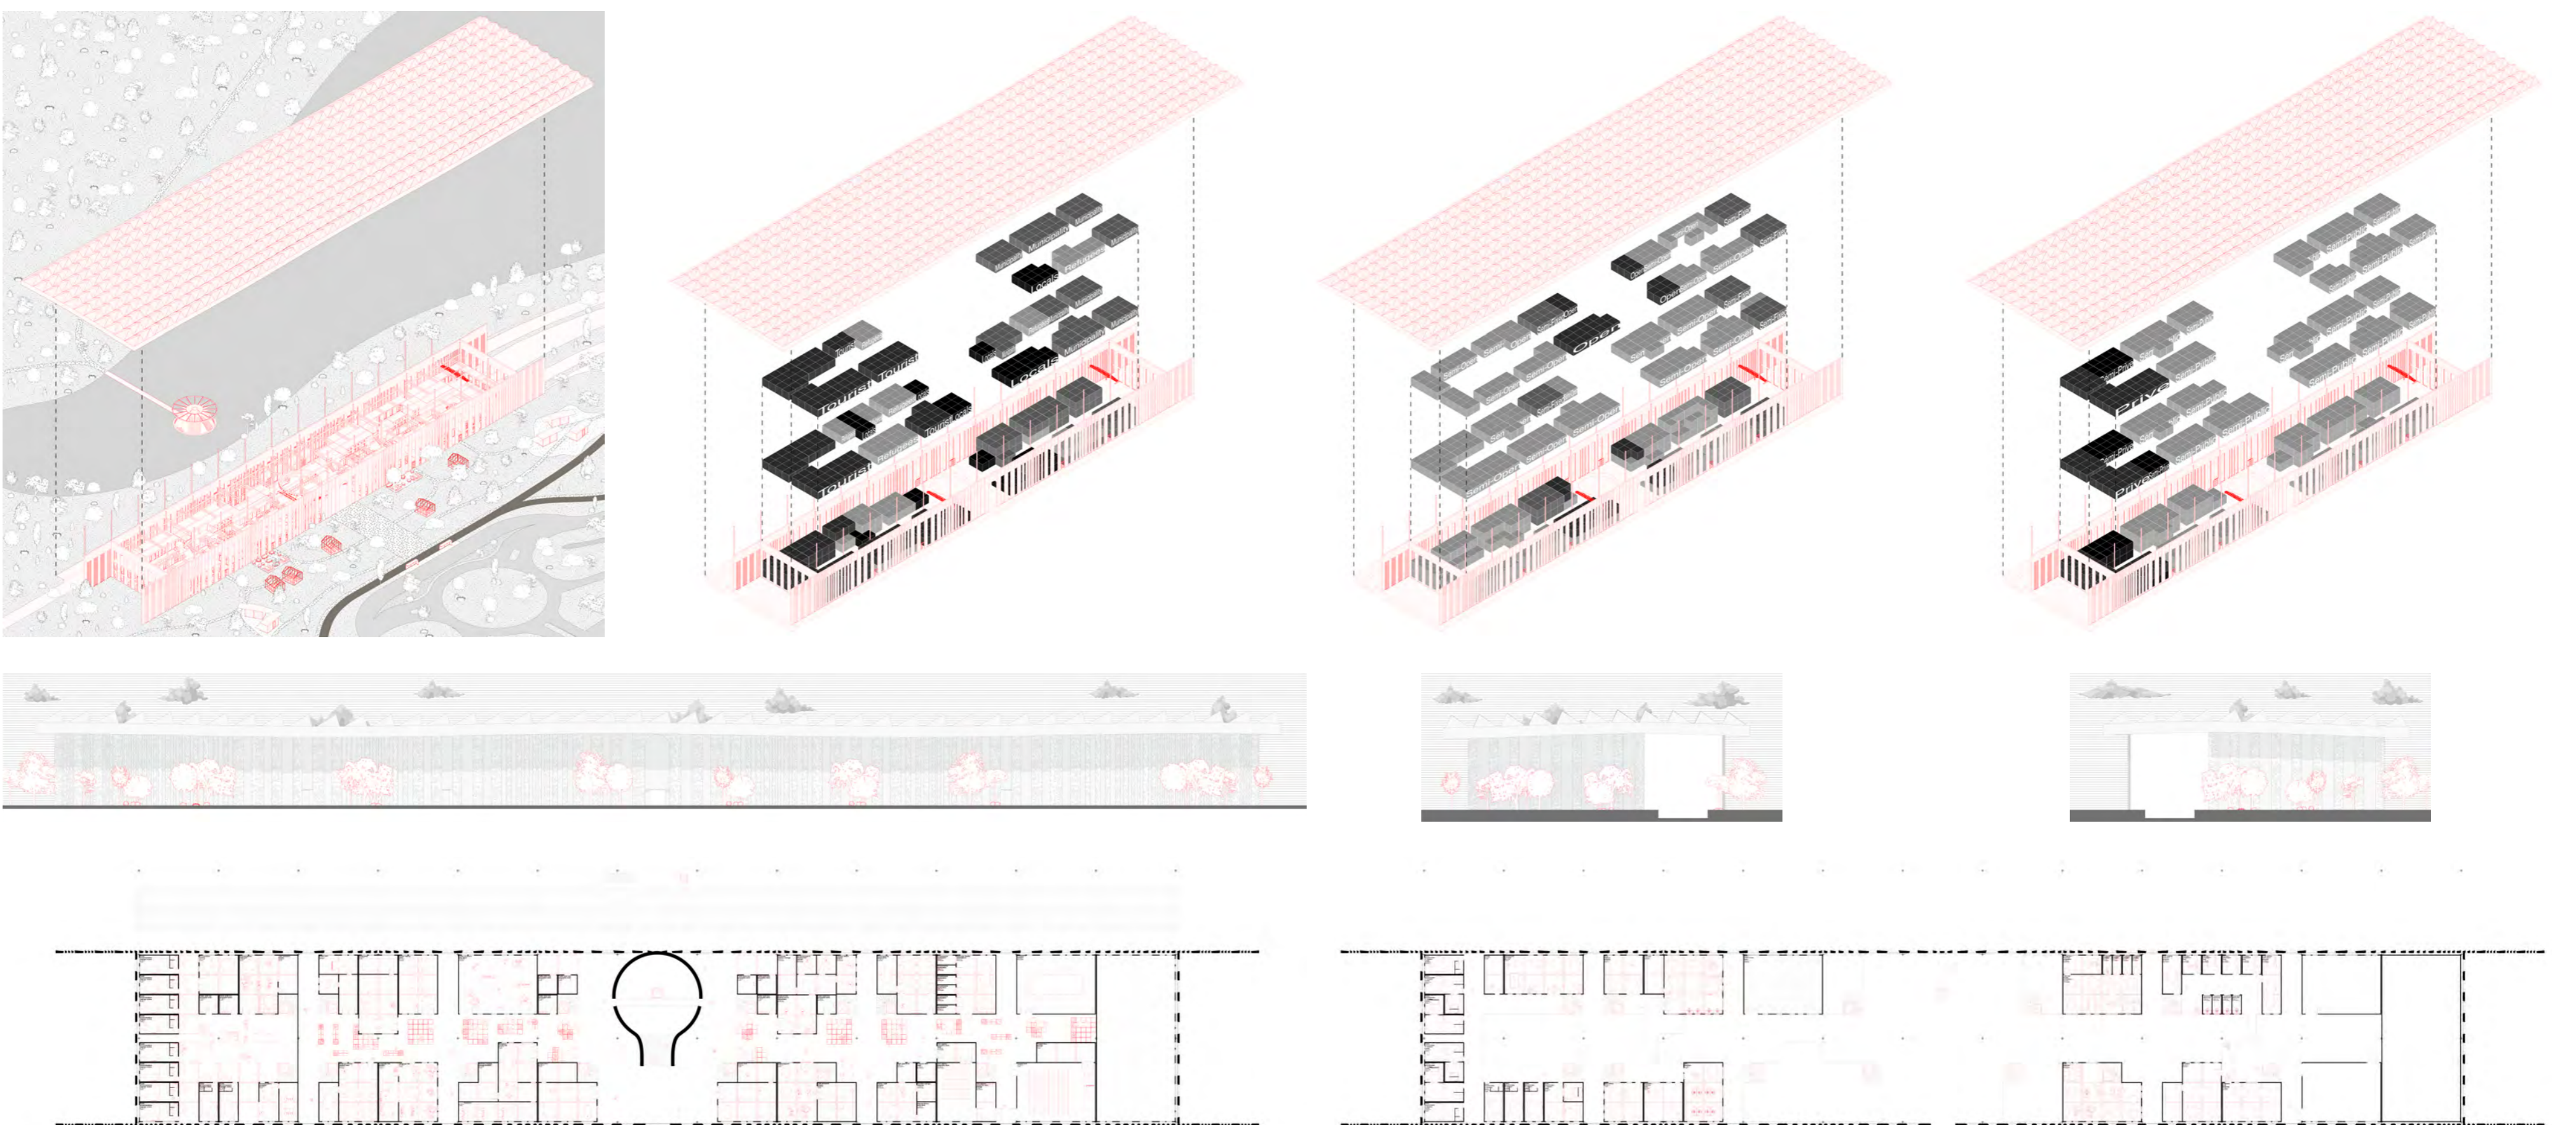

The Spatial Mediator

Public Building
Graduation Studio

Jim van Dongen
6103421
AR4AP120

Landscape

Diagrams & Drawings

Climate Section & Phasing Section

The Spatial Mediator

Public Building
Graduation Studio

Jim van Dongen
6103421
AR4AP120

Massing

User-Data-Driven Concept

Construction

Impressions

The Spatial Mediator

Public Building
Graduation Studio

Jim van Dongen
6103421
AR4AP120